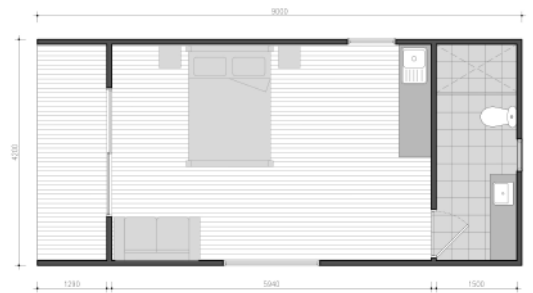

compact LIVING

One module width (4.2m) available in two module lengths (9.0m & 12m).

Available in one and two bedroom options.

Designed for a range of uses including short term accommodation, second dwelling, farm stay, granny flat / bungalow, and compact living home.