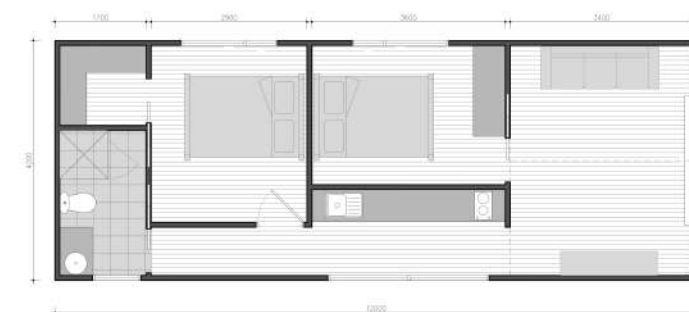

compact LIVING

One module width (4.2m) available in two module lengths (9.0m & 12m).

Available in one and two bedroom options.

Designed for a range of uses including short term accommodation, second dwelling, farm stay, granny flat / bungalow, and compact living home.