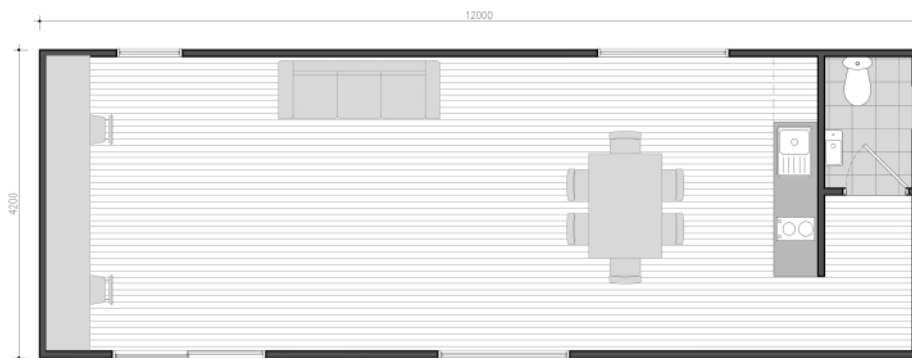

compact STUDIO

Our Compact Studio modular is designed for a variety of uses, including a home office through to a teenage retreat or perhaps a home gym. Choose from three different lengths to suit your needs.

One module width (4.2m) available in three module lengths (4.2m, 9.0m & 12m).

Designed for a range of uses including home office, art studio, music room, teenage retreat, additional bedroom, granny flat / bungalow and home gym.

compact studio 42

compact studio 90

compact studio 90

compact studio 120

compact studio 120