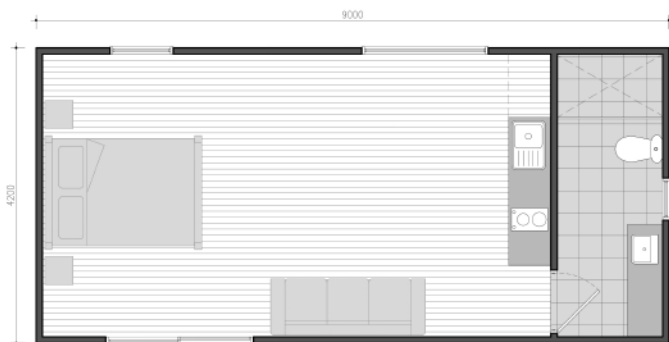

compact STUDIO

Our Compact Studio modular is designed for a variety of uses, including a home office through to a teenage retreat or perhaps a home gym. Choose from three different lengths to suit your needs.

One module width (4.2m) available in three module lengths (4.2m, 9.0m & 12m).

Designed for a range of uses including home office, art studio, music room, teenage retreat, additional bedroom, granny flat / bungalow and home gym.

compact studio 42

compact studio 90

compact studio 90

compact studio 120

compact studio 120