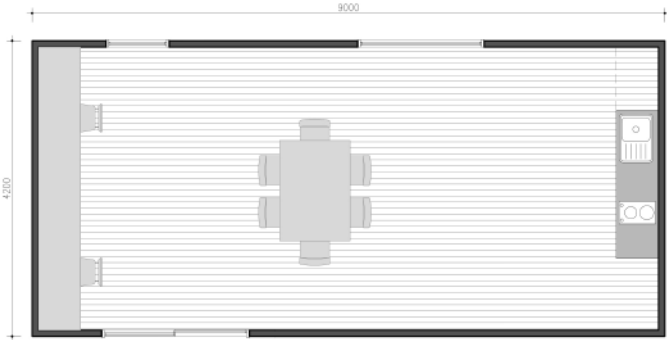

compact STUDIO

Our Compact Studio modular is designed for a variety of uses, including a home office through to a teenage retreat or perhaps a home gym. Choose from three different lengths to suit your needs.

One module width (4.2m) available in three module lengths (4.2m, 9.0m & 12m).

Designed for a range of uses including home office, art studio, music room, teenage retreat, additional bedroom, granny flat / bungalow and home gym.

compact studio 42

compact studio 90

compact studio 90

compact studio 120

compact studio 120