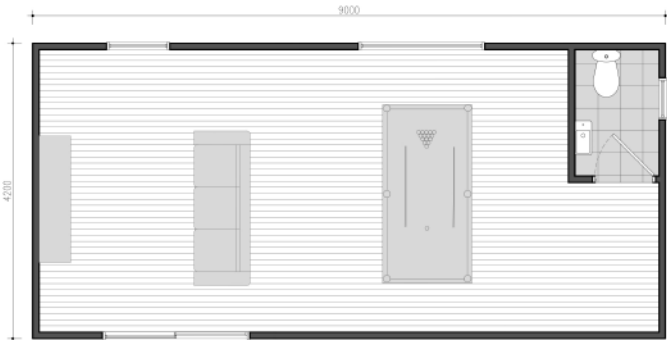

compact STUDIO

Our Compact Studio modular is designed for a variety of uses, including a home office through to a teenage retreat or perhaps a home gym. Choose from three different lengths to suit your needs.

One module width (4.2m) available in three module lengths (4.2m, 9.0m & 12m).

Designed for a range of uses including home office, art studio, music room, teenage retreat, additional bedroom, granny flat / bungalow and home gym.

compact studio 42

compact studio 90

compact studio 90

compact studio 120

compact studio 120