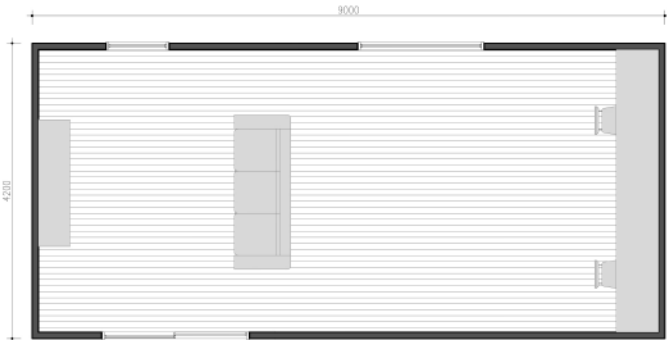

compact STUDIO

Our Compact Studio modular is designed for a variety of uses, including a home office through to a teenage retreat or perhaps a home gym. Choose from three different lengths to suit your needs.

One module width (4.2m) available in three module lengths (4.2m, 9.0m & 12m).

Designed for a range of uses including home office, art studio, music room, teenage retreat, additional bedroom, granny flat / bungalow and home gym.

compact studio 42

compact studio 90

compact studio 90

compact studio 120

compact studio 120