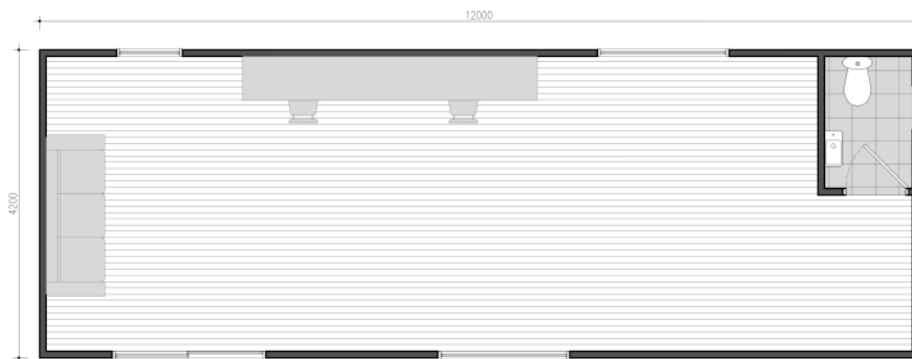

compact STUDIO

Our Compact Studio modular is designed for a variety of uses, including a home office through to a teenage retreat or perhaps a home gym. Choose from three different lengths to suit your needs.

One module width (4.2m) available in three module lengths (4.2m, 9.0m & 12m).

Designed for a range of uses including home office, art studio, music room, teenage retreat, additional bedroom, granny flat / bungalow and home gym.

compact studio 42

compact studio 90

compact studio 90

compact studio 120

compact studio 120