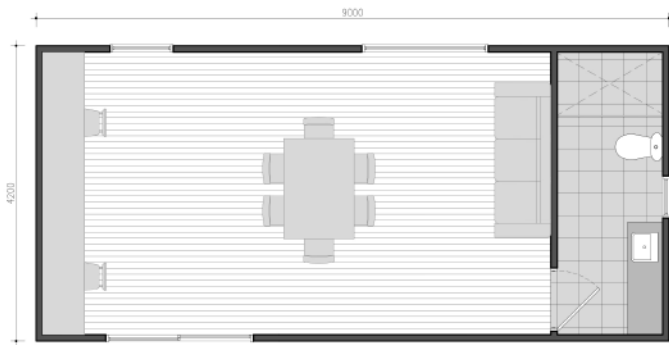

compact STUDIO

Our Compact Studio modular is designed for a variety of uses, including a home office through to a teenage retreat or perhaps a home gym. Choose from three different lengths to suit your needs.

One module width (4.2m) available in three module lengths (4.2m, 9.0m & 12m).

Designed for a range of uses including home office, art studio, music room, teenage retreat, additional bedroom, granny flat / bungalow and home gym.

compact studio 42

compact studio 90

compact studio 90

compact studio 120

compact studio 120