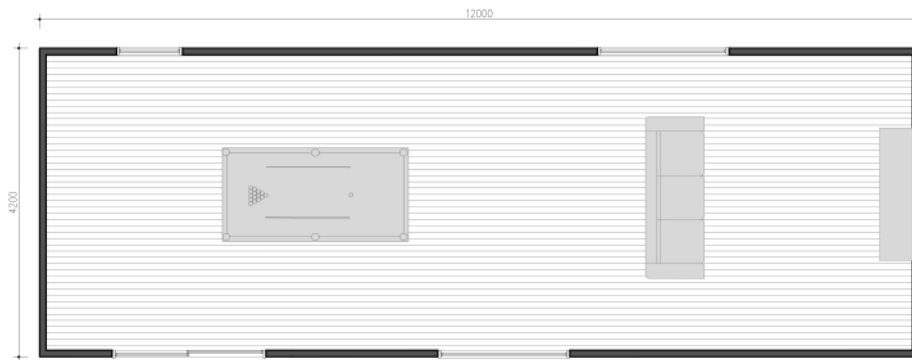

One module width (4.2m) available in three module lengths (4.2m, 9.0m & 12m).

Designed for a range of uses including home office, art studio, music room, teenage retreat, additional bedroom, granny flat / bungalow and home gym.

compact studio 42

compact studio 90

compact studio 90

compact studio 120

compact studio 120