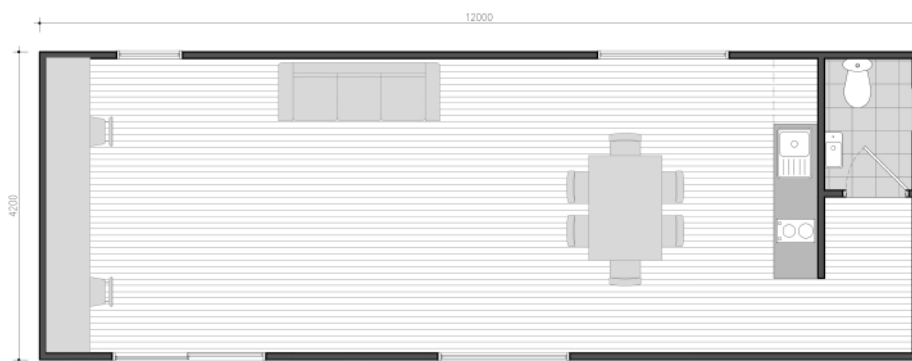

compact STUDIO

Our Compact Studio modular is designed for a variety of uses, including a home office through to a teenage retreat or perhaps a home gym. Choose from three different lengths to suit your needs.

One module width (4.2m) available in three module lengths (4.2m, 9.0m & 12m).

Designed for a range of uses including home office, art studio, music room, teenage retreat, additional bedroom, granny flat / bungalow and home gym.

compact studio 42

compact studio 90

compact studio 90

compact studio 120

compact studio 120