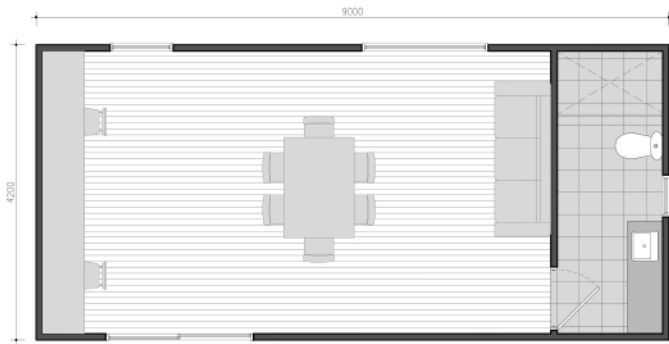

compact STUDIO

Our Compact Studio modular is designed for a variety of uses, including a home office through to a teenage retreat or perhaps a home gym. Choose from three different lengths to suit your needs.

One module width (4.2m) available in three module lengths (4.2m, 9.0m & 12m).

Designed for a range of uses including home office, art studio, music room, teenage retreat, additional bedroom, granny flat / bungalow and home gym.

compact studio 42

compact studio 90

compact studio 90

compact studio 120

compact studio 120