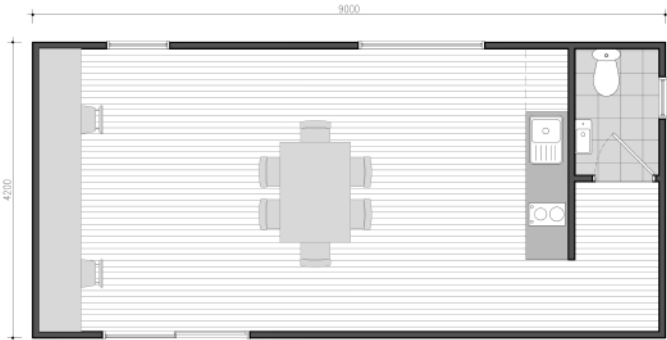

compact STUDIO

Our Compact Studio modular is designed for a variety of uses, including a home office through to a teenage retreat or perhaps a home gym. Choose from three different lengths to suit your needs.

One module width (4.2m) available in three module lengths (4.2m, 9.0m & 12m).

Designed for a range of uses including home office, art studio, music room, teenage retreat, additional bedroom, granny flat / bungalow and home gym.

compact studio 42

compact studio 90

compact studio 90

compact studio 120

compact studio 120