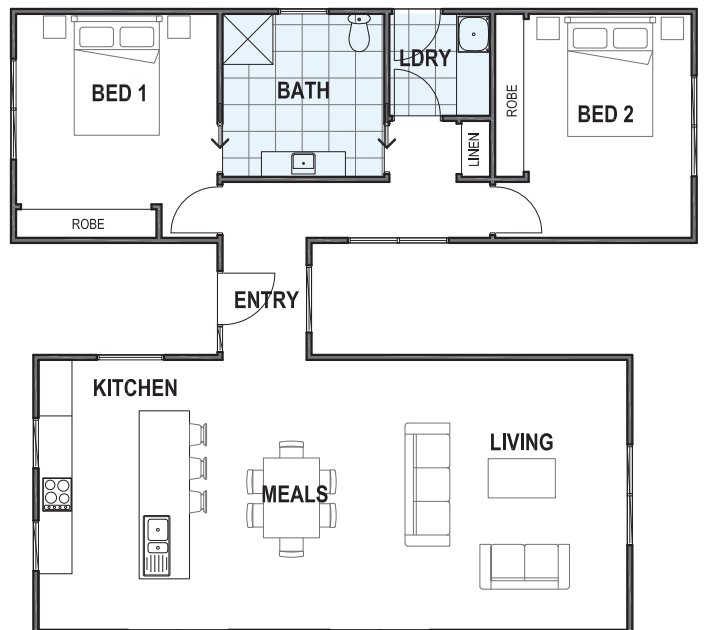

ELLERY

 108m² home

 2 bed

 1 bath

The Ellery creates two distinctive zones, living and sleeping. The design allows for multiple configurations and can be easily extended or modified with additional bedrooms and bathrooms if required.

A generous open plan living area allows great access to outdoor spaces.

In its two bedroom for the Ellery is perfect for those looking to down size or are after a small footprint home.

FOR MORE INFORMATION PLEASE CONTACT