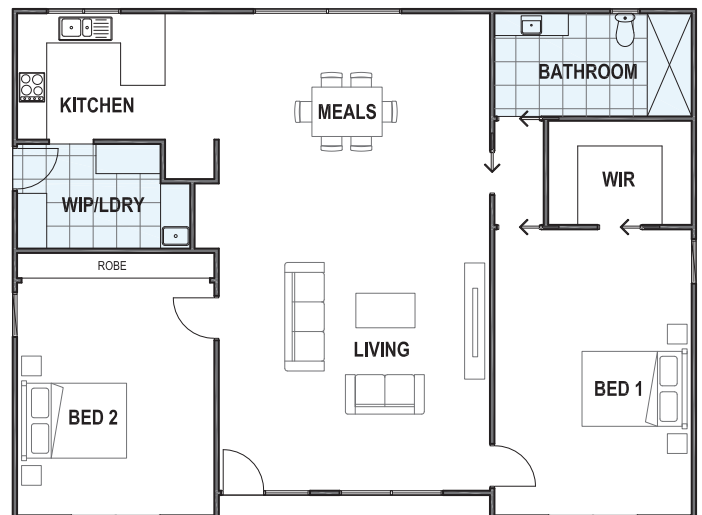

LOOKOUT

 140m² home

 2 bed

 1 bath

The Lookout is the perfect weekender with large bedrooms perfect for bunks and a large open plan living area perfect for family gatherings.

This no fuss floor plan can easily be extended or reduced to suit your budget or preferred house size.